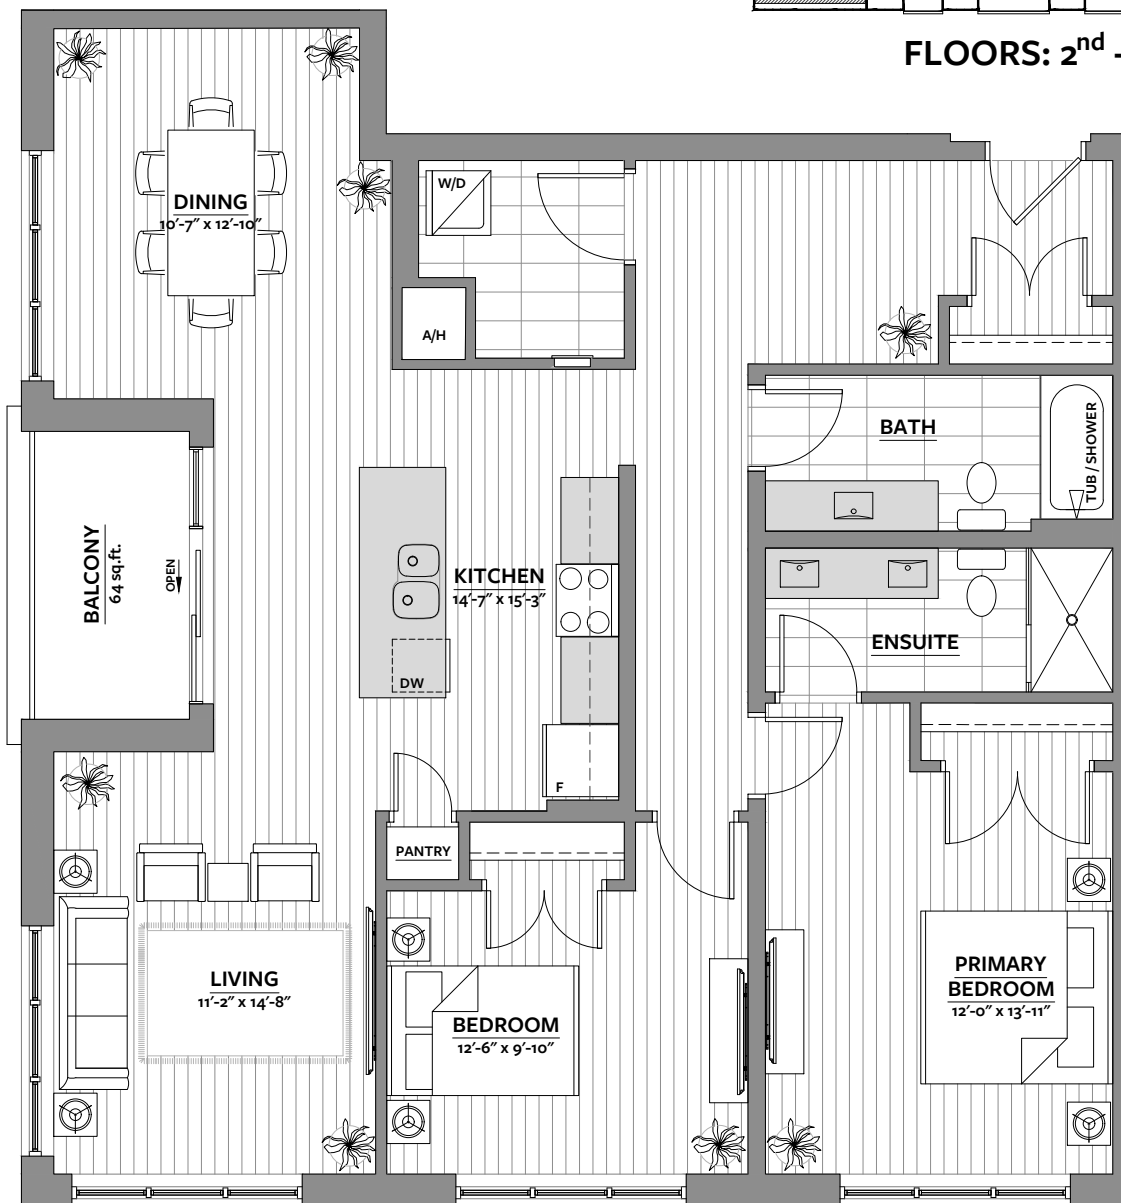

TOPAZ

DIAMOND 2A
2 BED | 2 BATH | 1405 sq.ft.
UNIT: 210 - 610, 309,509
(309 & 509 REVERSE LAYOUT)

FLOORS: 2nd - 6th

RentTopaz.ca

1020 CORONATION DRIVE, LONDON, ONTARIO

Artistic Renderings are concept only and may show features not included. Layout and fixtures may be reversed or altered. Specifications, dimensions and layout subject to change without notice and may vary from marketing plans. E.&O.E.

TOPAZ DIAMOND 2A BF*

2 BED | 2 BATH | 1405 sq.ft.

UNIT: 209, 409, 609

* BARRIER FREE

FLOORS: 2nd, 4th, 6th

RentTopaz.ca

1020 CORONATION DRIVE, LONDON, ONTARIO

Artistic Renderings are concept only and may show features not included. Layout and fixtures may be reversed or altered. Specifications, dimensions and layout subject to change without notice and may vary from marketing plans. E.&O.E.