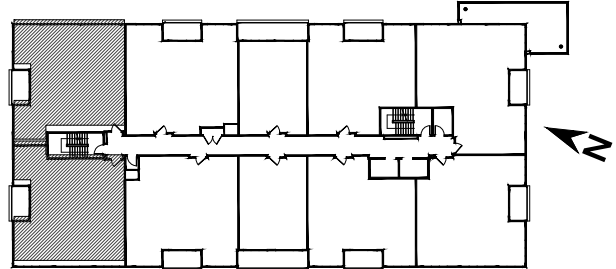

TOPAZ

DIAMOND 2A
2 BED | 2 BATH | 1405 sq.ft.
UNIT: 210 - 610, 309,509
(309 & 509 REVERSE LAYOUT)

FLOORS: 2nd - 6th

RentTopaz.ca

1020 CORONATION DRIVE, LONDON, ONTARIO

Artistic Renderings are concept only and may show features not included. Layout and fixtures may be reversed or altered. Specifications, dimensions and layout subject to change without notice and may vary from marketing plans. E.&O.E.

TOPAZ DIAMOND 2A BF*

2 BED | 2 BATH | 1405 sq.ft.

UNIT: 209, 409, 609

* BARRIER FREE

FLOORS: 2nd, 4th, 6th

RentTopaz.ca

1020 CORONATION DRIVE, LONDON, ONTARIO

Artistic Renderings are concept only and may show features not included. Layout and fixtures may be reversed or altered. Specifications, dimensions and layout subject to change without notice and may vary from marketing plans. E.&O.E.