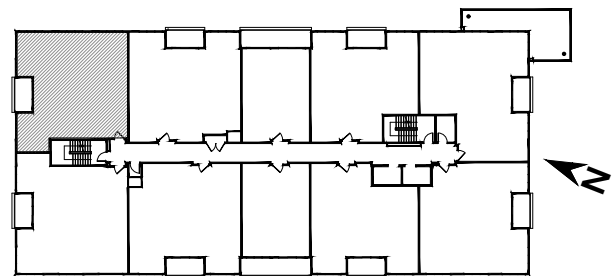

TOPAZ

DIAMOND 2A
2 BED | 2 BATH | 1405 sq.ft.
UNIT: 210 - 610, 309,509
(309 & 509 REVERSE LAYOUT)

FLOORS: 2nd - 6th

RentTopaz.ca

1020 CORONATION DRIVE, LONDON, ONTARIO

Artistic Renderings are concept only and may show features not included. Layout and fixtures may be reversed or altered. Specifications, dimensions and layout subject to change without notice and may vary from marketing plans. E.&O.E.

TOPAZ DIAMOND 2A BF*

2 BED | 2 BATH | 1405 sq.ft.

UNIT: 209, 409, 609

* BARRIER FREE

FLOORS: 2nd, 4th, 6th

RentTopaz.ca

1020 CORONATION DRIVE, LONDON, ONTARIO

Artistic Renderings are concept only and may show features not included. Layout and fixtures may be reversed or altered. Specifications, dimensions and layout subject to change without notice and may vary from marketing plans. E.&O.E.