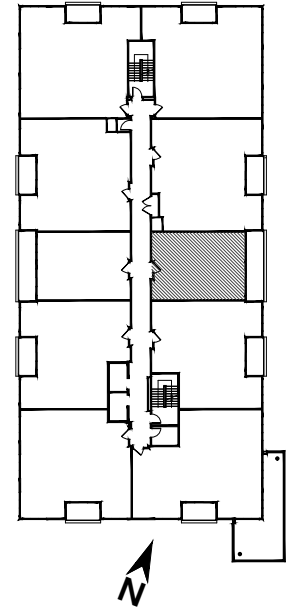

TOPAZ

ONYX 1C

1 BED | 1 BATH | 731 sq.ft.

UNIT: 105 - 605

FLOORS: 1st - 6th

RentTopaz.ca

1020 CORONATION DRIVE, LONDON, ONTARIO

Artistic Renderings are concept only and may show features not included. Layout and fixtures may be reversed or altered. Specifications, dimensions and layout subject to change without notice and may vary from marketing plans. E.&O.E.