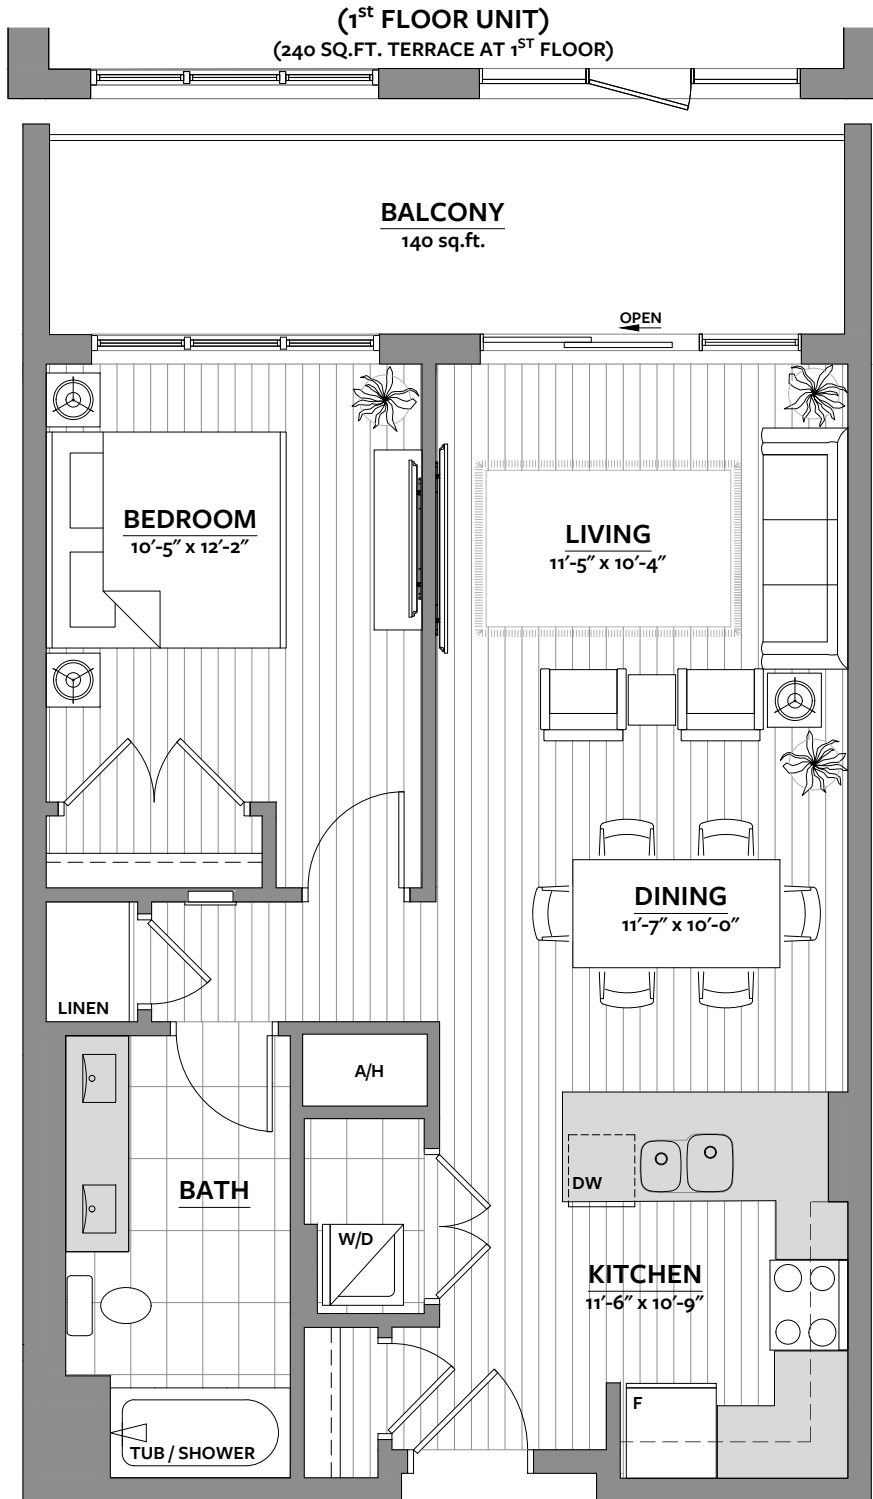

TOPAZ

ONYX 1C

1 BED | 1 BATH | 731 sq.ft.

UNIT: 105 - 605

FLOORS: 1st - 6th

RentTopaz.ca

1020 CORONATION DRIVE, LONDON, ONTARIO

Artistic Renderings are concept only and may show features not included. Layout and fixtures may be reversed or altered. Specifications, dimensions and layout subject to change without notice and may vary from marketing plans. E.&O.E.