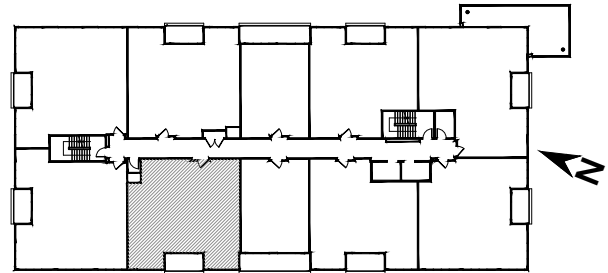

TOPAZ

RUBY 2B

2 BED | 2 BATH | 1325 sq.ft.

UNIT: 208 - 608

FLOORS: 2nd - 6th

RentTopaz.ca

1020 CORONATION DRIVE, LONDON, ONTARIO

Artistic Renderings are concept only and may show features not included. Layout and fixtures may be reversed or altered. Specifications, dimensions and layout subject to change without notice and may vary from marketing plans. E.&O.E.