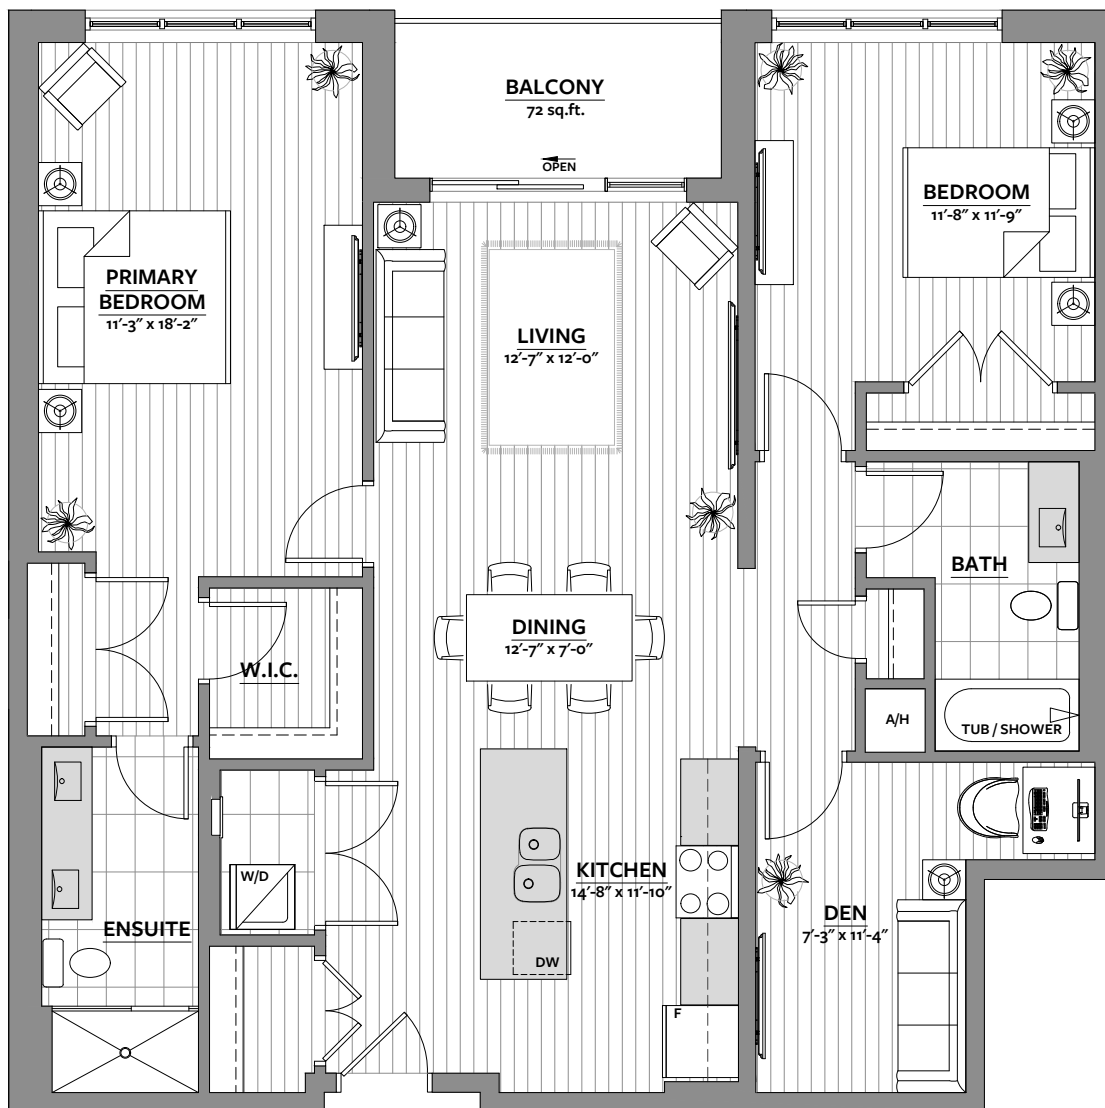

TOPAZ

RUBY 2B

2 BED | 2 BATH | 1325 sq.ft.

UNIT: 208 - 608

FLOORS: 2nd - 6th

RentTopaz.ca

1020 CORONATION DRIVE, LONDON, ONTARIO

Artistic Renderings are concept only and may show features not included. Layout and fixtures may be reversed or altered. Specifications, dimensions and layout subject to change without notice and may vary from marketing plans. E.&O.E.