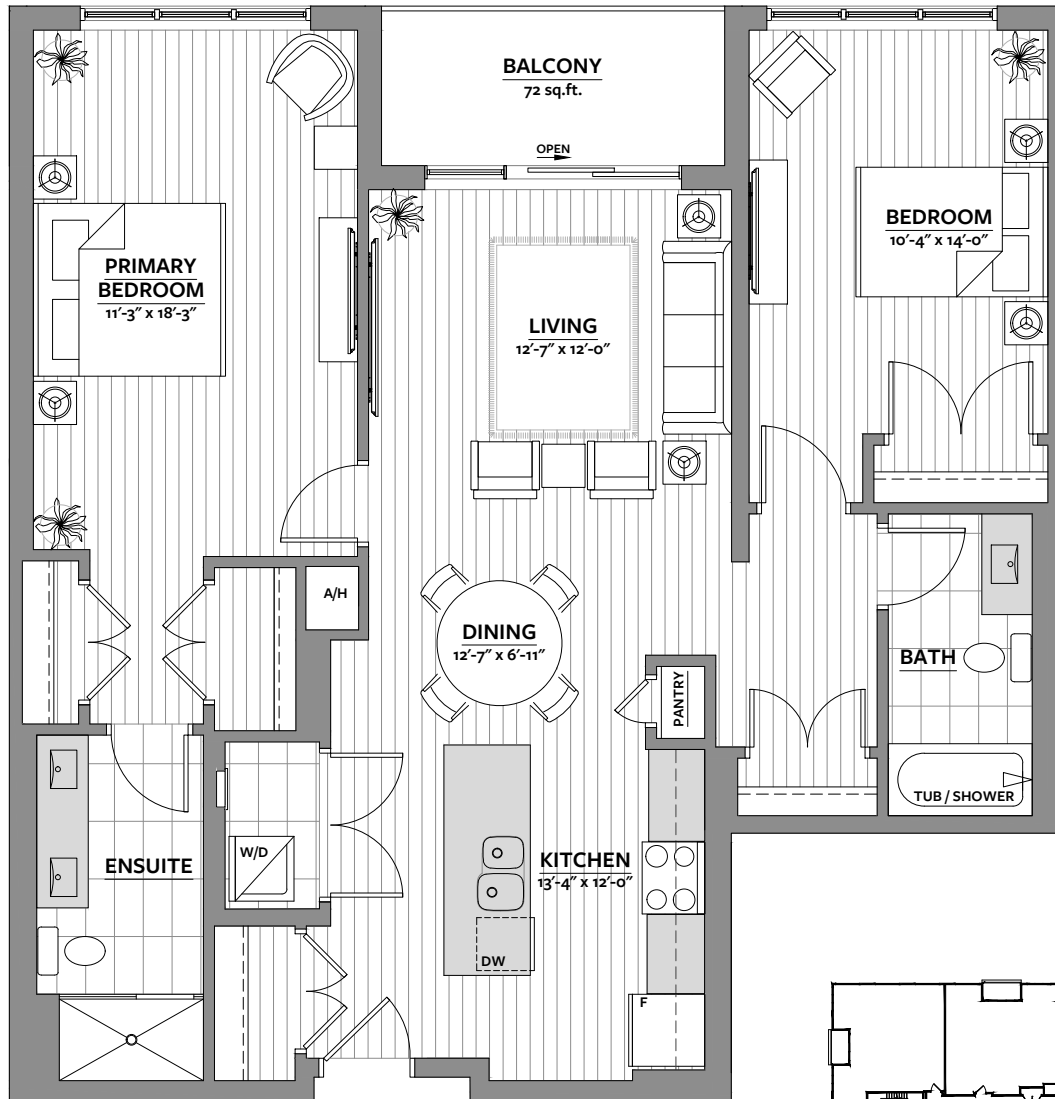

# CORAL 2F

2 BED | 2 BATH | 1190 sq.ft.

UNIT: 103 - 603

## RentTopaz.ca

1020 CORONATION DRIVE, LONDON, ONTARIO

Artistic Renderings are concept only and may show features not included. Layout and fixtures may be reversed or altered. Specifications, dimensions and layout subject to change without notice and may vary from marketing plans. E.&O.E.