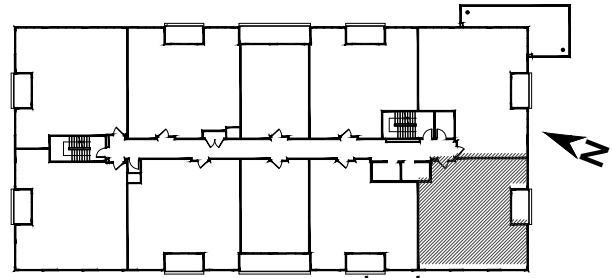

TOPAZ

EMERALD 2D

2 BED | 2 BATH | 1333 sq.ft.

UNIT: 102, 302 & 502

FLOORS: 1st, 3rd, 5th

RentTopaz.ca

1020 CORONATION DRIVE, LONDON, ONTARIO

Artistic Renderings are concept only and may show features not included. Layout and fixtures may be reversed or altered. Specifications, dimensions and layout subject to change without notice and may vary from marketing plans. E.&O.E.

TOPAZ EMERALD 2D BF*

2 BED | 2 BATH | 1333 sq.ft.

UNIT: 202, 402 & 602 

* BARRIER FREE

FLOORS: 2nd, 4th, 6th

RentTopaz.ca

1020 CORONATION DRIVE, LONDON, ONTARIO

Artistic Renderings are concept only and may show features not included. Layout and fixtures may be reversed or altered. Specifications, dimensions and layout subject to change without notice and may vary from marketing plans. E.&O.E.