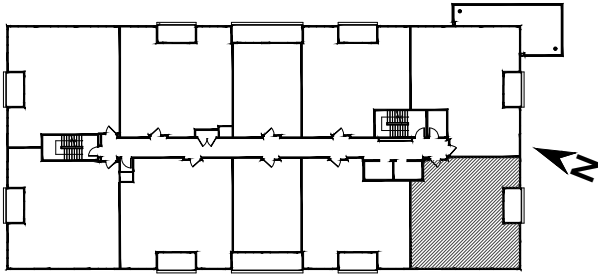

TOPAZ

EMERALD 2D

2 BED | 2 BATH | 1333 sq.ft.

UNIT: 102, 302 & 502

FLOORS: 1st, 3rd, 5th

RentTopaz.ca

1020 CORONATION DRIVE, LONDON, ONTARIO

Artistic Renderings are concept only and may show features not included. Layout and fixtures may be reversed or altered. Specifications, dimensions and layout subject to change without notice and may vary from marketing plans. E.&O.E.

TOPAZ EMERALD 2D BF*

2 BED | 2 BATH | 1333 sq.ft.

UNIT: 202, 402 & 602 

* BARRIER FREE

FLOORS: 2nd, 4th, 6th

RentTopaz.ca

1020 CORONATION DRIVE, LONDON, ONTARIO

Artistic Renderings are concept only and may show features not included. Layout and fixtures may be reversed or altered. Specifications, dimensions and layout subject to change without notice and may vary from marketing plans. E.&O.E.