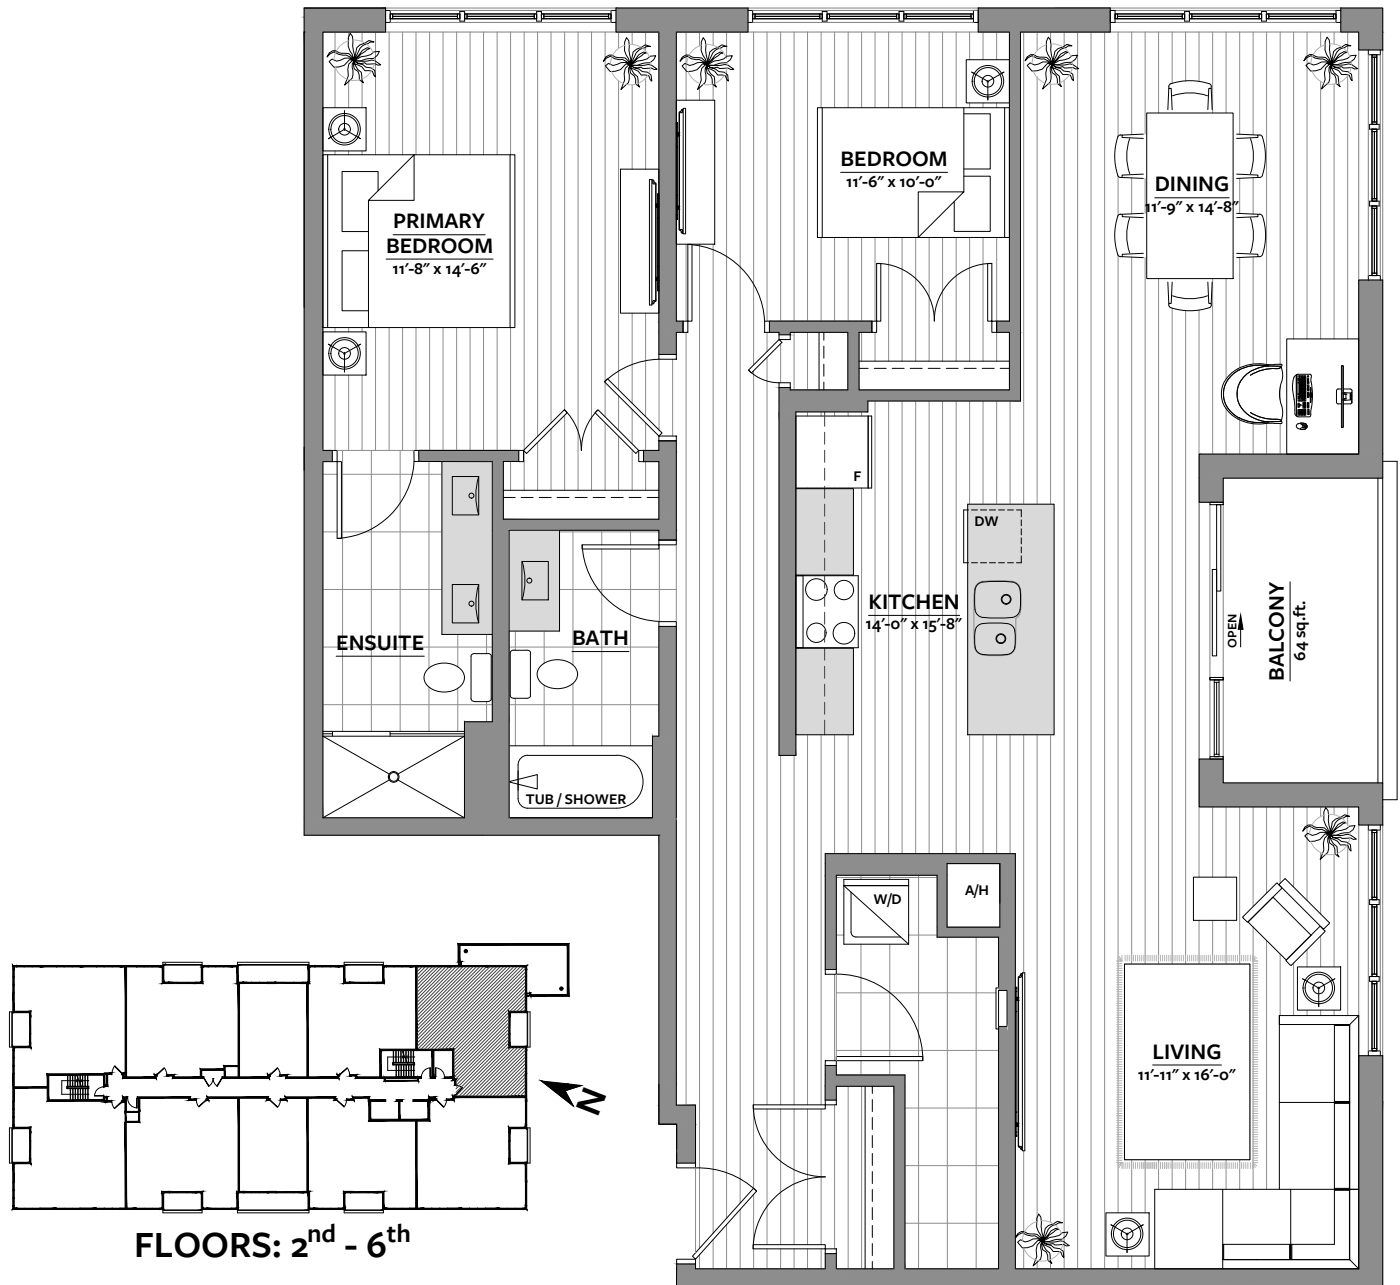

TOPAZ

GARNET 2E

2 BED | 2 BATH | 1380 sq.ft.

UNIT: 201 - 601

RentTopaz.ca

1020 CORONATION DRIVE, LONDON, ONTARIO

Artistic Renderings are concept only and may show features not included. Layout and fixtures may be reversed or altered. Specifications, dimensions and layout subject to change without notice and may vary from marketing plans. E.&O.E.