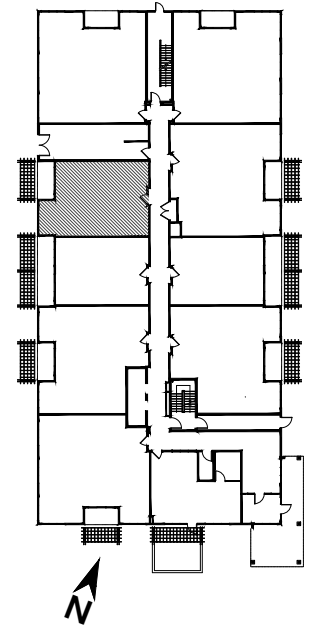

TOPAZ

PEARL 1B
1 BED | 1 BATH | 882 sq.ft.

UNIT: 108

FLOORS: 1st

RentTopaz.ca

1020 CORONATION DRIVE, LONDON, ONTARIO

Artistic Renderings are concept only and may show features not included. Layout and fixtures may be reversed or altered. Specifications, dimensions and layout subject to change without notice and may vary from marketing plans. E.&O.E.