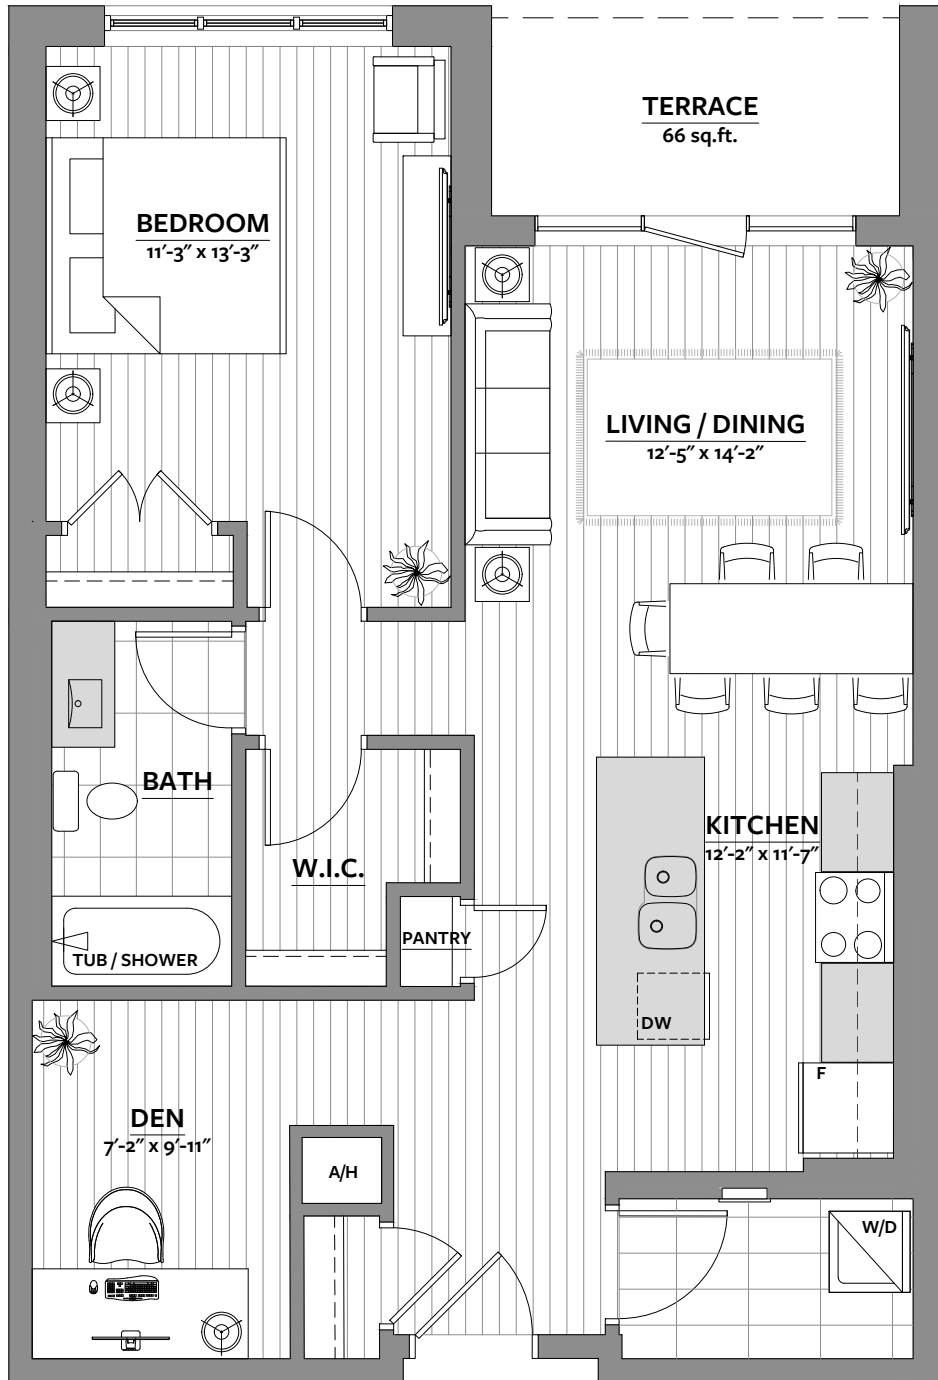

TOPAZ

PEARL 1B
1 BED | 1 BATH | 882 sq.ft.

UNIT: 108

FLOORS: 1st

RentTopaz.ca

1020 CORONATION DRIVE, LONDON, ONTARIO

Artistic Renderings are concept only and may show features not included. Layout and fixtures may be reversed or altered. Specifications, dimensions and layout subject to change without notice and may vary from marketing plans. E.&O.E.