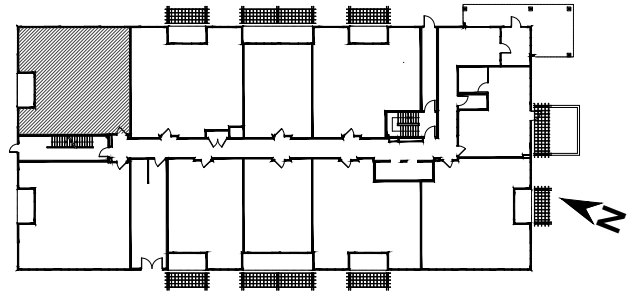

# QUARTZ 21

2 BED | 2 BATH | 1352 sq.ft.

UNIT: 109

FLOORS: 1<sup>st</sup>